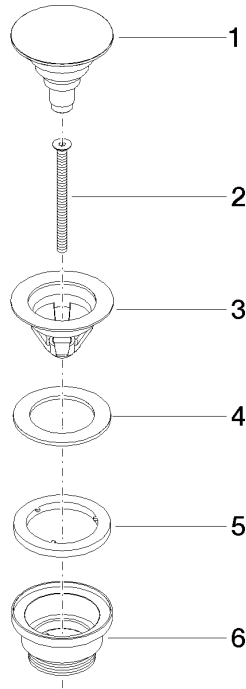

**Basin Waste with push fastening 1 1/4" - Chrome**

IMO

10 125 970

Fits: IMO, LULU, MADISON, MEM, TARA,  
CL.1, LISSÉ, VAIA, META, CYO

	Chrome	10 125 970-00
	Brushed Platinum	10 125 970-06
	Platinum	10 125 970-08
	Durabress (23kt Gold)	10 125 970-09
	Dark Chrome	10 125 970-19
	Light Gold	10 125 970-26
	Brushed Light Gold	10 125 970-27
	Brushed Durabress (23kt Gold)	10 125 970-28
	Matte Black	10 125 970-33
	Platinum / Brushed Platinum	10 125 970-36
	Durabress / Brushed Durabress (23kt Gold)	10 125 970-38
	Brushed Bronze	10 125 970-42
	Brushed Champagne (22kt Gold)	10 125 970-46
	Champagne (22kt Gold)	10 125 970-47
	Brushed Chrome	10 125 970-93
	Brushed Dark Platinum	10 125 970-99

## Basin Waste with push fastening 1 1/4" - Chrome

---

IMO

10 125 970

Only suitable for basins with an overflow.

10 125 970

mm [inches]

10 125 970

### Spare parts list

No.	Item Number	Name	Quantity used	Delivery time
1	04 31 20 096 00-00	plug	1	10
2	09 30 30 179 90	screw	1	2
3	09 11 01 038-00	cup	1	10
4	09 14 05 061 90	seal	1	2
5	09 14 03 153 90	seal	1	2
6	09 11 10 156-00	connection	1	-