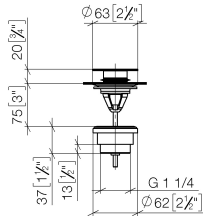

**Basin Waste with push fastening 1 1/4" - Chrome**

IMO

10 125 970

Fits: IMO, LULU, MADISON, MEM, TARA,  
CL.1, LISSÉ, VAIA, META, CYO

	Chrome	10 125 970-00
	Brushed Platinum	10 125 970-06
	Platinum	10 125 970-08
	Durabress (23kt Gold)	10 125 970-09
	Dark Chrome	10 125 970-19
	Light Gold	10 125 970-26
	Brushed Light Gold	10 125 970-27
	Brushed Durabress (23kt Gold)	10 125 970-28
	Matte Black	10 125 970-33
	Platinum / Brushed Platinum	10 125 970-36
	Durabress / Brushed Durabress (23kt Gold)	10 125 970-38
	Brushed Bronze	10 125 970-42
	Brushed Champagne (22kt Gold)	10 125 970-46
	Champagne (22kt Gold)	10 125 970-47
	Brushed Chrome	10 125 970-93
	Brushed Dark Platinum	10 125 970-99

## Basin Waste with push fastening 1 1/4" - Chrome

---

IMO

10 125 970

Only suitable for basins with an overflow.

10 125 970

mm [inches]

10 125 970

### Spare parts list

No.	Item Number	Name	Quantity used	Delivery time
1	04 31 20 096 00-00	plug	1	10
2	09 30 30 179 90	screw	1	2
3	09 11 01 038-00	cup	1	10
4	09 14 05 061 90	seal	1	2
5	09 14 03 153 90	seal	1	2
6	09 11 10 156-00	connection	1	-